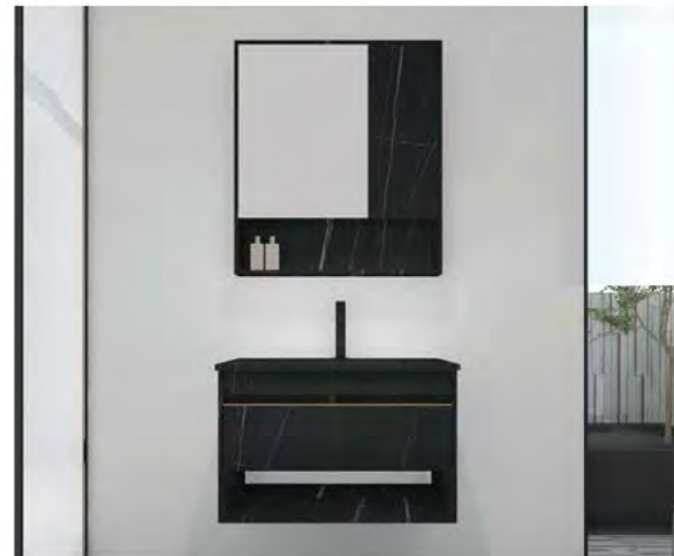

DL-20152(H)

主柜 Cabinet: 790X540X500mm

台面 Counter top:
800X550X12mm

材质: 劳伦黑金岗板

镜柜 Mirror Cabinet:

800X130X900mm