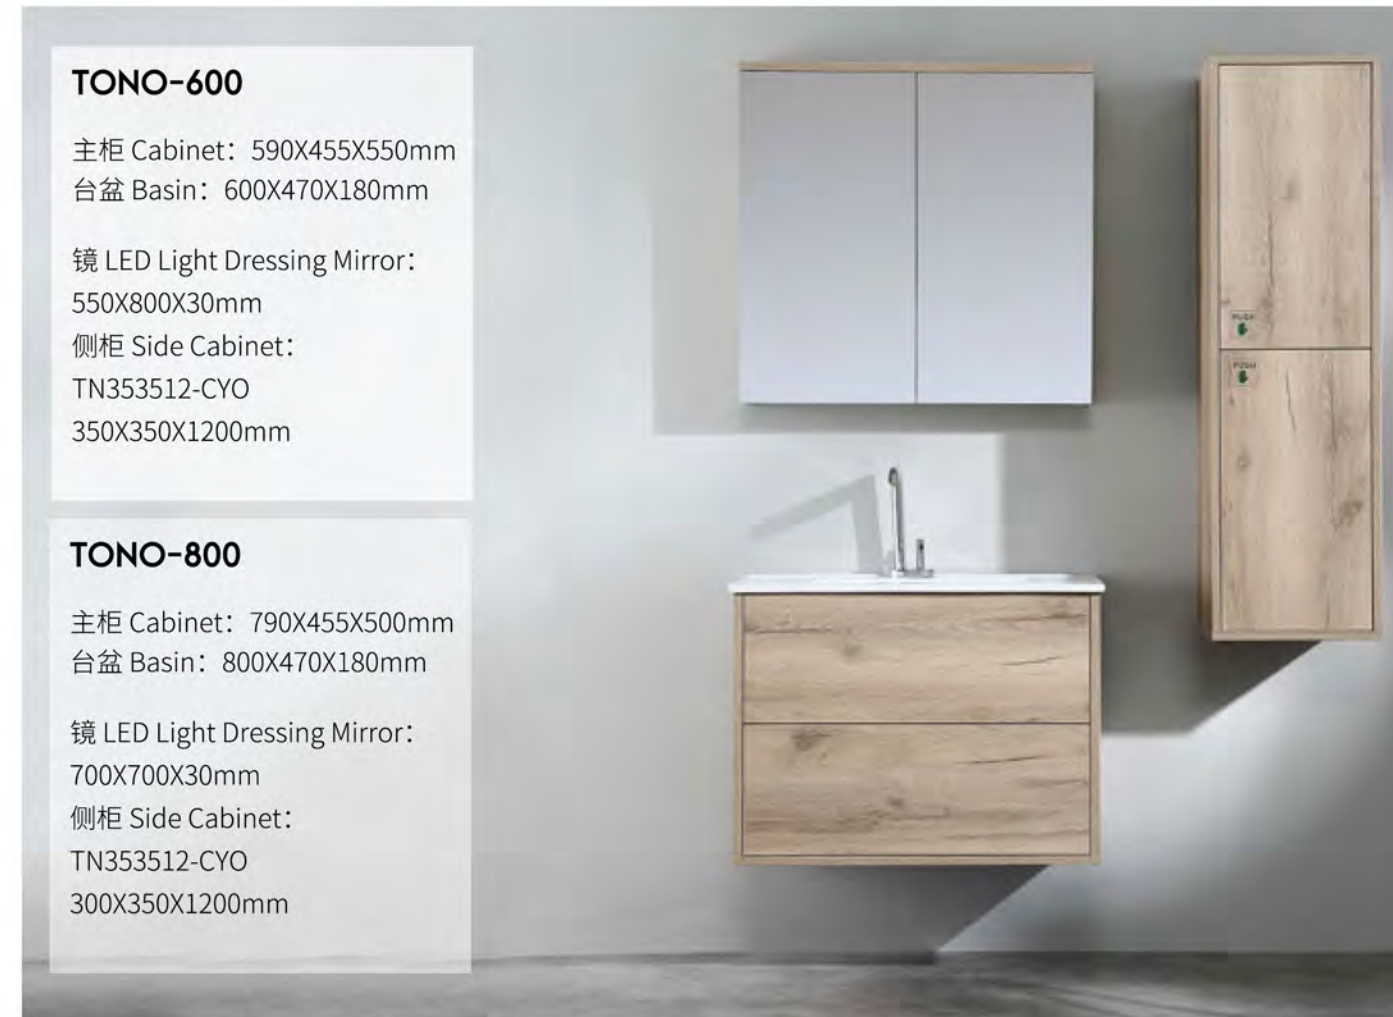

350X350X1400mm

**LUNA-1000**

主柜 Cabinet: 990X465X550mm  
台盆 Basin: 1000X480X210mm

镜柜 Mirror Cabinet:

1000X140X650mm

侧柜 Side Cabinet:

TN353512-CMG

350X350X1400mm