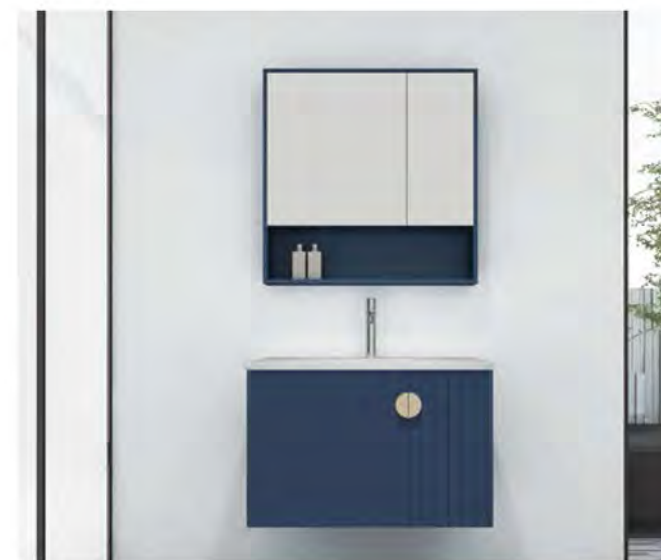

DL-20167-800

主柜 Cabinet: 790X540X500mm

台面 Counter top:

800X550X12mm

材质: 人造雅士白岗石

镜柜 Mirror Cabinet:

800X800mm