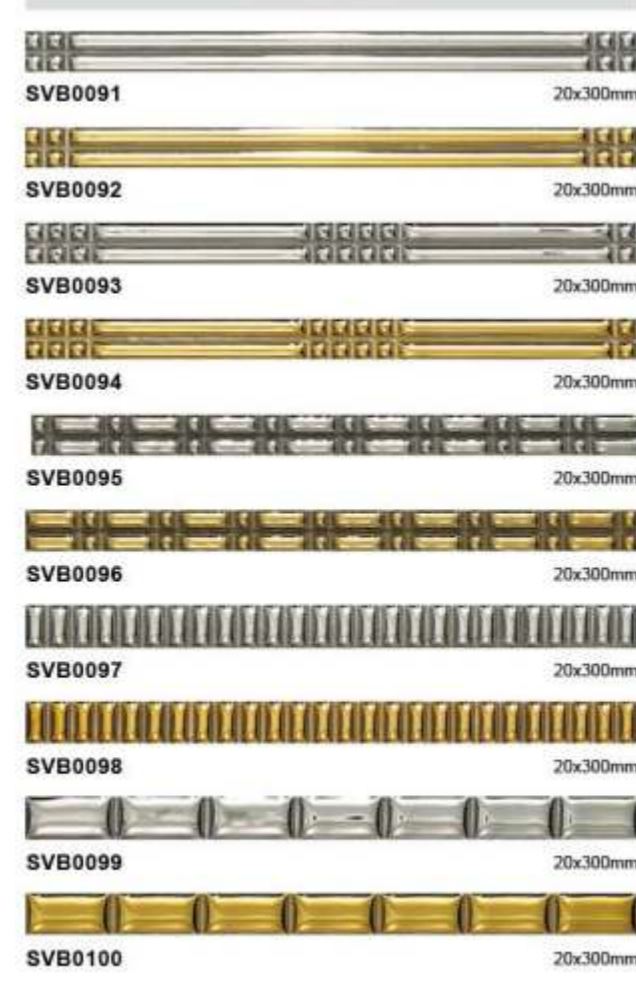

METALLIC BORDERS

10x300mm

15x300mm

20x300mm

40x300mm

15x600mm

20x600mm

ALUMINUM TRIM