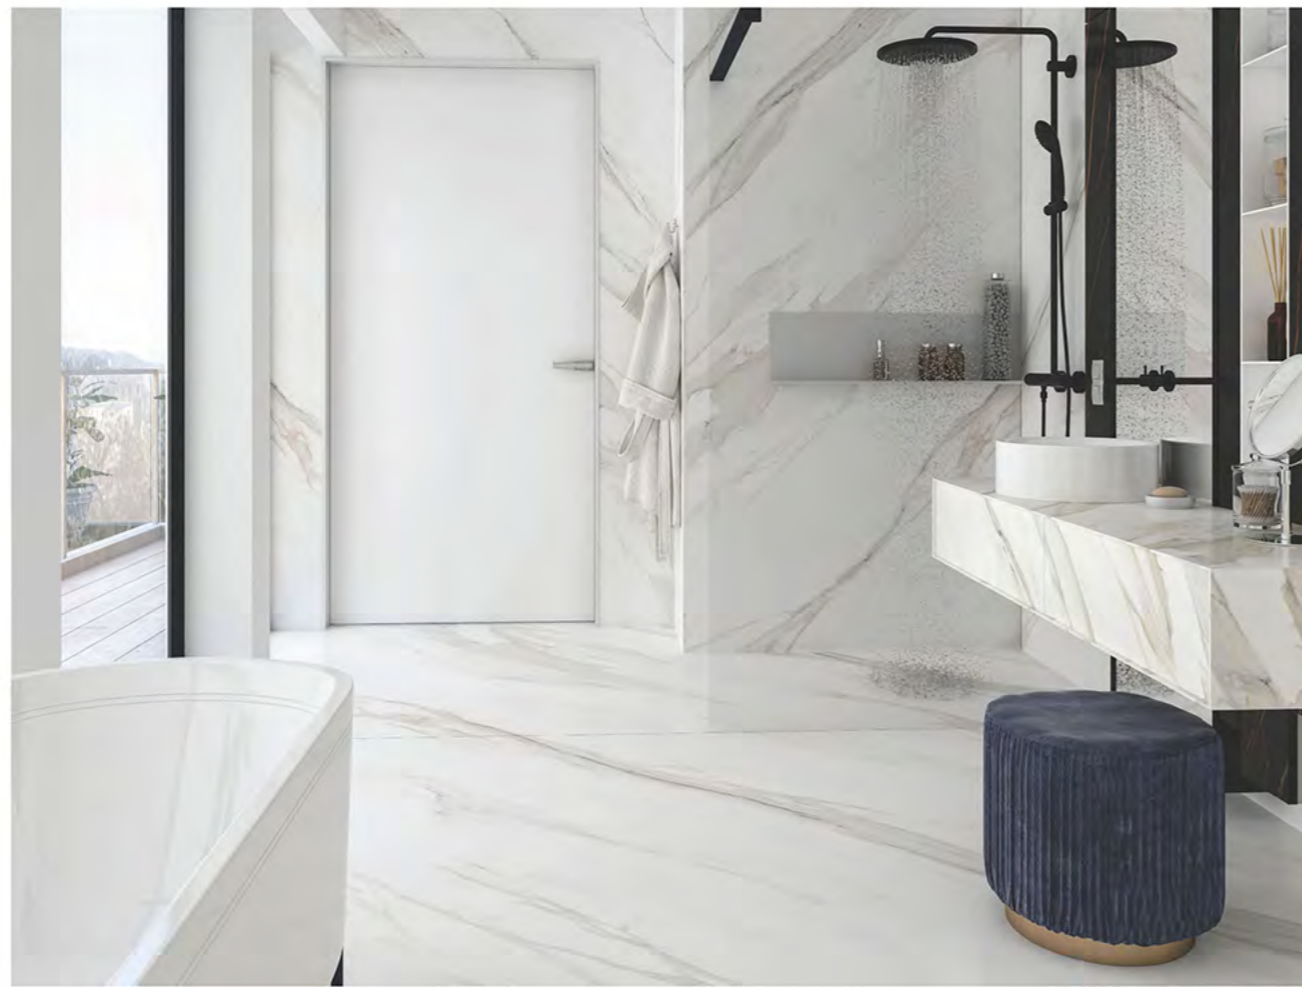

DB2M86BX1-Y(HONED) / DB2M86BR1-Y(VELVET)

1600X3200X12mm 63X126"

CALACATTA MACCHIA VECCHIA

JNB32B170X2(HONED)
1600X3200X12mm 63X126"

CALACATTA GOLD

DB2M15BX-Y(HONED) / DB2M15BP(GLOSSY)
1600X3200X12mm 63X126"