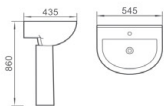

尺寸：510 x 400 x 840mm  
背靠墙安装

Pedestal Basin  
size : 510 x 400 x 840mm  
Fixing to wall back

**213 立柱盆**

尺寸：510 x 400 x 830mm  
背靠墙安装

Pedestal Basin  
size : 510 x 400 x 830mm  
Fixing to wall back

**215 立柱盆**

尺寸：560 x 450 x 800mm  
背靠墙安装

Pedestal Basin  
size : 560 x 450 x 800mm  
Fixing to wall back

**216 立柱盆**

尺寸：545 x 435 x 860mm  
背靠墙安装

Pedestal Basin  
size : 545 x 435 x 860mm  
Fixing to wall back

**217 立柱盆**

尺寸：590 x 520 x 820mm  
背靠墙安装

Pedestal Basin  
size : 590 x 520 x 820mm  
Fixing to wall back

**36**  
SANITARY WARE

**完美吻合**  
IDEAL SATISFACTION

简约流畅的线条，极富现代感的设计，大气而不张扬，是实用与洁具艺术结合的典范。

Concise and flexible lines up an example of practical art and sanitary ware art, full of modern design, filled with generosity.