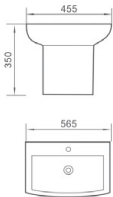

# 39

SANITARY WARE

魅力源自内涵

QUALITY  
BRINGS CHARMS

**H113** 挂盆

尺寸：555 x 445 x 370mm  
背靠墙安装

Wall-hung Basin  
size : 555 x 445 x 370mm  
Fixing to wall back

**H114** 挂盆