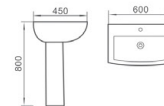

尺寸：590 x 520 x 820mm  
背靠墙安装

Pedestal Basin  
size : 590 x 520 x 820mm  
Fixing to wall back

**36**  
SANITARY WARE

**完美吻合**  
IDEAL SATISFACTION

简约流畅的线条，极富现代感的设计，大气而不张扬，是实用与洁具艺术结合的典范。

Concise and flexible lines up an example of practical art and sanitary ware art, full of modern design, filled with generosity.

**H106 立柱盆**

尺寸：510 x 470 x 755mm  
背靠墙安装

Pedestal Basin  
size : 510 x 470 x 755mm  
Fixing to wall back

**H107 立柱盆**

尺寸：600 x 450 x 800mm  
背靠墙安装

Pedestal Basin  
size : 600 x 450 x 800mm  
Fixing to wall back