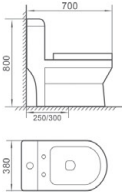

Eddy double hole siphonic one-piece closet  
size : 730 x 380 x 770mm  
S-trap,300/400mm Roughing-in

### 9003 直冲式连体座便器

尺寸：700 x 380 x 800mm  
地排污口中心离墙：250/300mm

Washdown one-piece closet  
size : 700 x 380 x 800mm  
S-trap,250/300mm Roughing-in