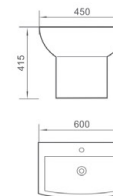

# 39

SANITARY WARE

魅力源自内涵

QUALITY  
BRINGS CHARMS

**H113** 挂盆

尺寸：555 x 445 x 370mm  
背靠墙安装

Wall-hung Basin  
size : 555 x 445 x 370mm  
Fixing to wall back

**H114** 挂盆

# 40

SANITARY WARE

**H115** 挂盆

尺寸：556 x 440 x 414mm  
背靠墙安装

Wall-hung Basin  
size : 556 x 440 x 414mm  
Fixing to wall back

**H116** 挂盆

尺寸：540 x 450 x 355mm  
背靠墙安装

Wall-hung Basin  
size : 540 x 450 x 355mm  
Fixing to wall back