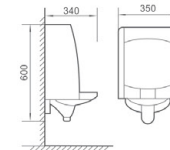

# 42

SANITARY WARE

灵活、随意

FLEXIBLE  
AND FREE

备注: 可定制各种款式

**228** 挂式小便斗

尺寸: 350 x 340 x 600mm  
背靠墙安装

Wall-hung Urinal  
size: 350 x 340 x 600mm  
Fixing to wall back