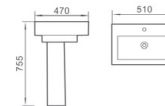

H106 立柱盆

尺寸：510 x 470 x 755mm
背靠墙安装

Pedestal Basin
size : 510 x 470 x 755mm
Fixing to wall back