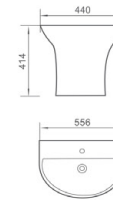

40

SANITARY WARE

H115 挂盆