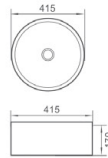

H109 艺术盆

尺寸 : 415 x 415 x 170mm
台上安装

Art Basin
size : 415 x 415 x 170mm
Above Counter Mounting