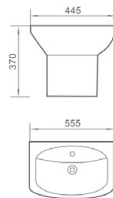

### 180 挂盆

尺寸 : 450 x 355 x 180mm  
背靠墙安装

Wall-hung Basin  
size : 450 x 355 x 180mm  
Fixing to wall back

### K45 柜盆

尺寸 : 460 x 380 x 170mm  
背靠墙安装

Cabinet Basin  
size : 460 x 380 x 170mm  
Fixing to wall back

# 39

SANITARY WARE

魅力源自内涵

QUALITY  
BRINGS CHARMS

**H113** 挂盆

尺寸：555 x 445 x 370mm  
背靠墙安装

Wall-hung Basin  
size : 555 x 445 x 370mm  
Fixing to wall back

**H114** 挂盆