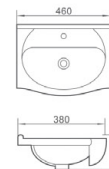

### 180 挂盆

尺寸 : 450 x 355 x 180mm  
背靠墙安装

Wall-hung Basin  
size : 450 x 355 x 180mm  
Fixing to wall back

# 39

SANITARY WARE

魅力源自内涵

QUALITY  
BRINGS CHARMS

**H113** 挂盆

尺寸：555 x 445 x 370mm  
背靠墙安装

Wall-hung Basin  
size : 555 x 445 x 370mm  
Fixing to wall back

**H114** 挂盆