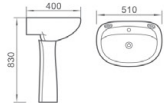

### 102 妇洗器

尺寸：570 x 350 x 390mm  
背靠墙安装

Bidet  
size : 570 x 350 x 390mm  
Fixing to wall back

**210 立柱盆**

尺寸：510 x 400 x 780mm  
背靠墙安装

Pedestal Basin  
size : 510 x 400 x 780mm  
Fixing to wall back

**212 立柱盆**

尺寸：510 x 400 x 840mm  
背靠墙安装

Pedestal Basin  
size : 510 x 400 x 840mm  
Fixing to wall back

**213 立柱盆**

尺寸：510 x 400 x 830mm  
背靠墙安装

Pedestal Basin  
size : 510 x 400 x 830mm  
Fixing to wall back

**215 立柱盆**

尺寸：560 x 450 x 800mm  
背靠墙安装

Pedestal Basin  
size : 560 x 450 x 800mm  
Fixing to wall back

**216 立柱盆**

尺寸：545 x 435 x 860mm  
背靠墙安装

Pedestal Basin  
size : 545 x 435 x 860mm  
Fixing to wall back

**217 立柱盆**

尺寸：590 x 520 x 820mm  
背靠墙安装

Pedestal Basin  
size : 590 x 520 x 820mm  
Fixing to wall back

**36**  
SANITARY WARE

**完美吻合**  
IDEAL SATISFACTION

简约流畅的线条，极富现代感的设计，大气而不张扬，是实用与洁具艺术结合的典范。

Concise and flexible lines up an example of practical art and sanitary ware art, full of modern design, filled with generosity.