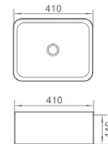

H112 艺术盆

尺寸 : 410 x 410 x 140mm
台上安装

Art Basin
size : 410 x 410 x 140mm
Above Counter Mounting