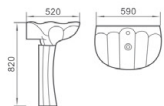

尺寸：510 x 400 x 840mm  
背靠墙安装

Pedestal Basin  
size : 510 x 400 x 840mm  
Fixing to wall back

**213 立柱盆**

尺寸：510 x 400 x 830mm  
背靠墙安装

Pedestal Basin  
size : 510 x 400 x 830mm  
Fixing to wall back

**215 立柱盆**

尺寸：560 x 450 x 800mm  
背靠墙安装

Pedestal Basin  
size : 560 x 450 x 800mm  
Fixing to wall back

**216 立柱盆**

尺寸：545 x 435 x 860mm  
背靠墙安装

Pedestal Basin  
size : 545 x 435 x 860mm  
Fixing to wall back

**217 立柱盆**

尺寸：590 x 520 x 820mm  
背靠墙安装

Pedestal Basin  
size : 590 x 520 x 820mm  
Fixing to wall back

**36**  
SANITARY WARE

**完美吻合**  
IDEAL SATISFACTION

简约流畅的线条，极富现代感的设计，大气而不张扬，是实用与洁具艺术结合的典范。

Concise and flexible lines up an example of practical art and sanitary ware art, full of modern design, filled with generosity.