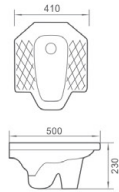

尺寸: 500 x 410 x 230mm
入地式脚踏板

Squatting Pan W.C.
size: 500 x 410 x 230mm
Built-in platform