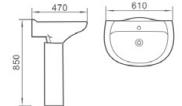

尺寸：590 x 520 x 820mm  
背靠墙安装

Pedestal Basin  
size : 590 x 520 x 820mm  
Fixing to wall back

**36**  
SANITARY WARE

**完美吻合**  
IDEAL SATISFACTION

简约流畅的线条，极富现代感的设计，大气而不张扬，是实用与洁具艺术结合的典范。

Concise and flexible lines up an example of practical art and sanitary ware art, full of modern design, filled with generosity.

**H106 立柱盆**

尺寸：510 x 470 x 755mm  
背靠墙安装

Pedestal Basin  
size : 510 x 470 x 755mm  
Fixing to wall back

**H107 立柱盆**

尺寸：600 x 450 x 800mm  
背靠墙安装

Pedestal Basin  
size : 600 x 450 x 800mm  
Fixing to wall back

**H108 立柱盆**

尺寸：610 x 470 x 850mm  
背靠墙安装

Pedestal Basin  
size : 610 x 470 x 850mm  
Fixing to wall back